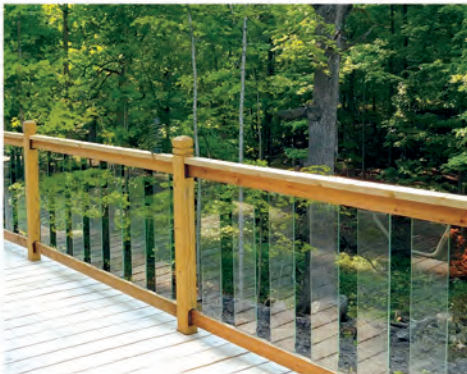

1133 S. McCord Rd.
Holland, OH 43528
(419)866-5667 | (419)866-9012 (FAX)

CUSTOM
PROJECTS

YOUR VISION IS OUR MISSION.

Our custom projects include but are not limited to:

- Cabinet Doors
- Shelving
- Mirrors
- Desk Chair Mats
- Displays
- Bar Shelving
- Wine Displays
- Backsplash Panels
- Partitions
- Railings
- Table Tops
- Walls
- Doors
- Replacement Frame Panels
- Movable Walls
- Inquire within for more!